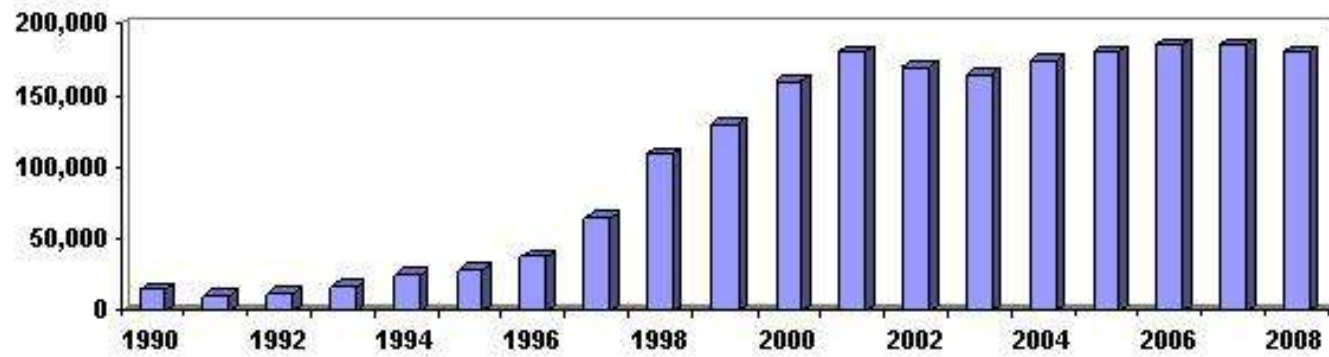

URLAUBSTOURS GmbH, GERMANY

VIAGGI CONCHIGLIA, ITALY

VOLANDO, ITALY

VORDEREGGER REIZEN, AUSTRIA

**As B.B Meeting Point Cyprus Holidays Ltd*

TAVOLA ARRIVI

Arrivi

Anni